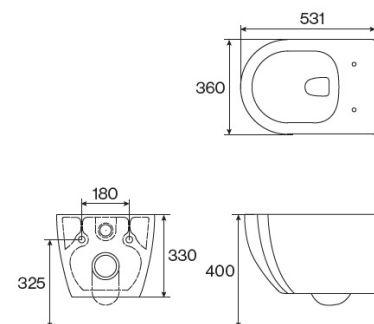

P35037xxSFC

Suspended rimless pan including soft close clip on seat with quick release hinges

Gloss White **£410**

Matt Finishes **£560**