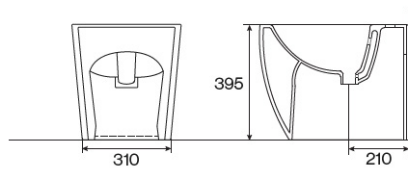

Gloss White **£410**

Matt Finishes **£560**

STOCK FINISHES:

Replace XX in product code with required colour code:

235410xx41

**Back to Wall Bidet
(1 tap hole)**

Gloss White **£400**

Matl Finishes **£550**