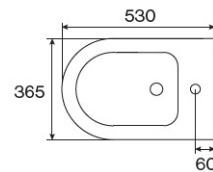

Gloss White **£410**

Matt Finishes **£560**

STOCK FINISHES:

Replace XX in product code with required colour code:

235410xx41

**Back to Wall Bidet
(1 tap hole)**

Gloss White **£400**

Matl Finishes **£550**