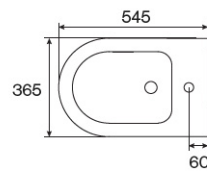

Gloss White **£410**

Matt Finishes **£560**

STOCK FINISHES:

Replace XX in product code with required colour code:

235410xx41

**Back to Wall Bidet
(1 tap hole)**

Gloss White **£400**

Matl Finishes **£550**