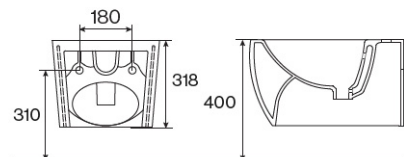

Gloss White **£410**

Matt Finishes **£560**

STOCK FINISHES:

Replace XX in product code with required colour code:

235410xx41

**Back to Wall Bidet
(1 tap hole)**

Gloss White **£400**

Matl Finishes **£550**