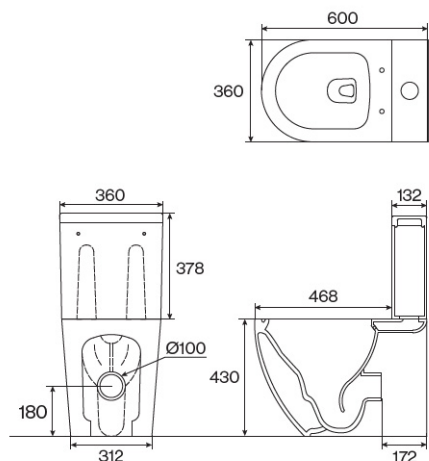

Lounge

P35026xxVDSFC

Close coupled rimless WC including soft close clip on seat with quick release hinges

Gloss White **£620**

Matt Finishes **£840**

P35027xxVDSFC

Back to wall rimless pan including soft close clip on seat with quick release hinges

Gloss White **£435**

Matt Finishes **£595**

P35037xxSFC

Suspended rimless pan including soft close clip on seat with quick release hinges

Gloss White **£410**

Matt Finishes **£560**

P35038xxSFC

Suspended rimless SHORT pan including soft close clip on seat with quick release hinges

Gloss White **£410**

Matt Finishes **£560**

STOCK FINISHES:

Replace XX in product code with required colour code:

235410xx41

**Back to Wall Bidet
(1 tap hole)**

Gloss White **£400**

Matl Finishes **£550**