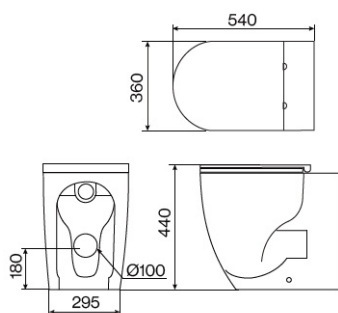

Lounge

P35026xxVDSFC

Close coupled rimless WC including soft close clip on seat with quick release hinges

Gloss White **£620**

Matt Finishes **£840**

P35027xxVDSFC

Back to wall rimless pan including soft close clip on seat with quick release hinges

Gloss White **£410**

Matt Finishes **£560**

STOCK FINISHES:

Replace XX in product code with required colour code:

235410xx41

**Back to Wall Bidet
(1 tap hole)**

Gloss White **£400**

Matl Finishes **£550**