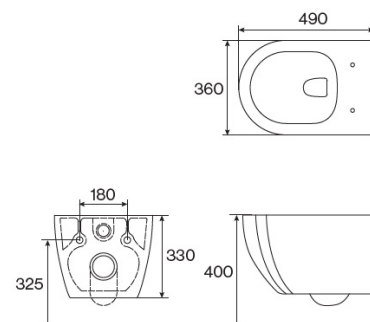

P35038xxSFC

Suspended rimless SHORT pan including soft close clip on seat with quick release hinges

Gloss White **£410**

Matt Finishes **£560**

STOCK FINISHES:

Replace XX in product code with required colour code: